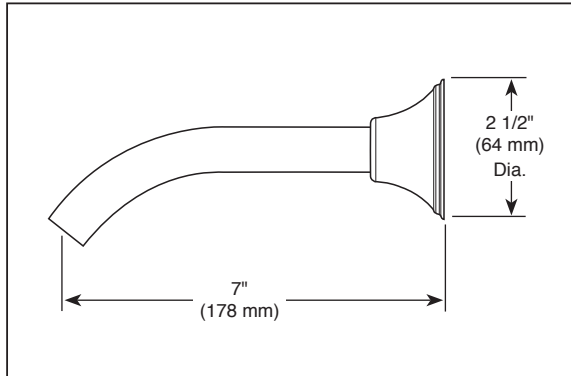

Submitted Model No.: _____

Specific Features: _____

▲ Designate proper finish suffix

BRIZO®

SHOWER ARM AND FLANGE

■ Baliza® Bath Collection

STANDARD SPECIFICATIONS:

- Solid brass construction
- 1/2" NPT threads