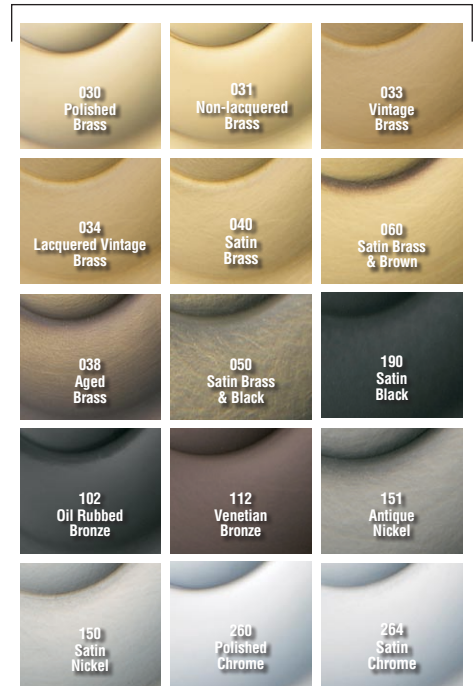

BALDWIN®

5028 / 5155 ESTATE ROSES

5155 is for privacy function

SPECIFICATIONS

> Material: Solid Forged Brass

TIER 1 FINISHES

TIER 2 FINISHES