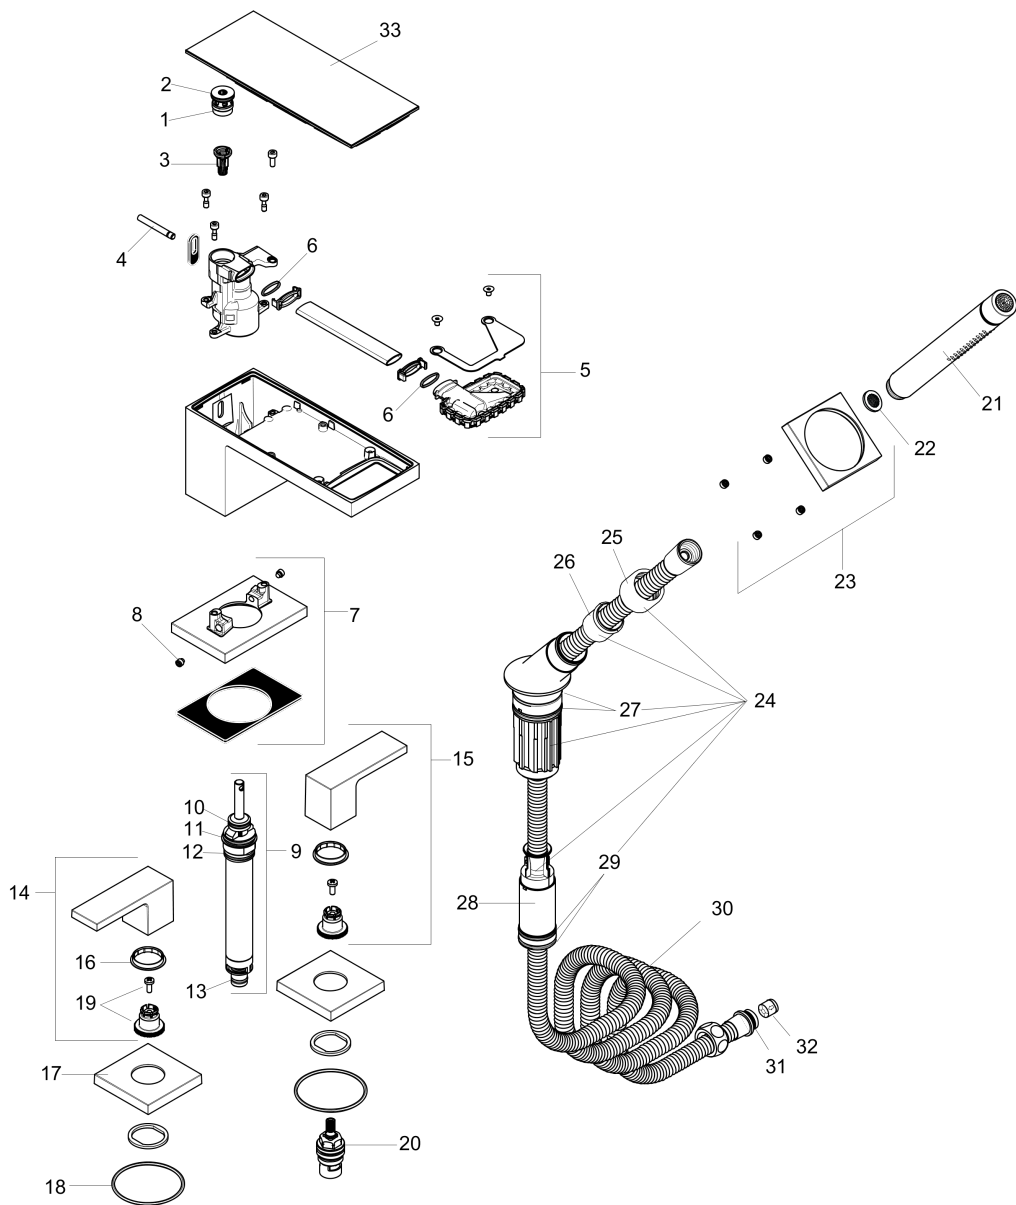

AXOR MyEdition
4-hole rim mounted bath mixer
Surfaces: **Chrome/Black Glass** Article Number: **47430601**

Exploded Drawing

Year of production: >02/19

AXOR MyEdition
4-hole rim mounted bath mixer
Surfaces: **Chrome/Black Glass** Article Number: **47430601**

Spare part list

Year of production: >02/19

Pos.	Description	Article Number	PC	PU
1	service unit	93369000	0	1
2	O-ring 17x1,5	98137000	0	1
3	filter insert	97708000	0	1
4	diverter knob	98707000	0	1
5	spray former	93376000	0	1
6	O-ring 13x1,5	98475000	0	1
7	escutcheon for spout	93368000	0	1
8	hollow set screw M6x6	97660000	0	1
9	selector	94037000	0	1
10	O-Ring 14x2,5	98189000	0	1
11	O-Ring 23x2,5	98183000	0	1
12	O-Ring 22x2	98185000	0	1
13	O-ring 9x2,5	98217000	0	1
14	handle for hot water	93364000	0	1
15	handle for cold water	93365000	0	1
16	set of color-rings cold / hot water	95819000	0	1
17	escutcheon for handle	93366000	0	1
18	O-ring 56x2	98468000	0	1
19	handle fixing set	94184000	0	1
20	shut off unit left closing	94008000	0	1
21	handshower	04486000	0	1
22	filter packing	94246000	0	1
23	escutcheon for shower holder	93367000	0	1
24	shower holder, assy	95996000	0	1
25	nut	97584000	0	1
26	insert for shower holder	96942000	0	1
27	O-ring 38x2,5	98198000	0	1
28	hose brake	98656000	0	1
29	O-Ring 28x2	98194000	0	1
30	shower hose 2,00 m	94148000	0	1
31	O-ring 11x2	98127000	0	1
32	set of non return valves DW 15	94074000	0	1
33	cover	47900600	0	1