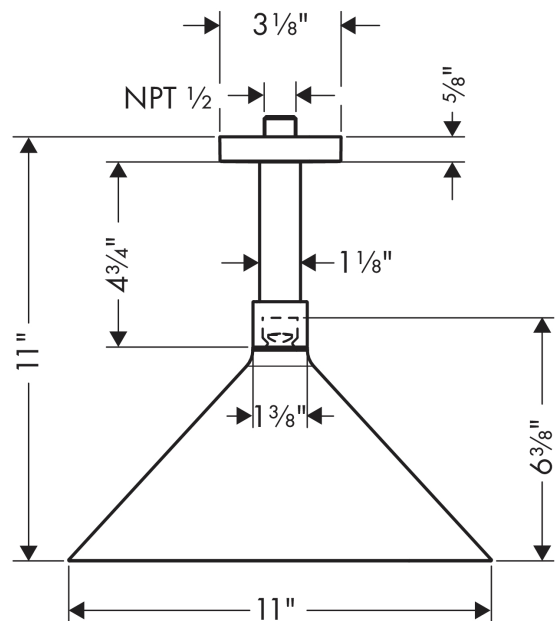

AXOR Showers/Front

AXOR 240 2-Jet Showerhead with Ceiling Connector designed by Front, 2.5 GPM

Finishes : **chrome** Part no. : **26022001**

Description

Features

- 134 no-clog spray channels
- Spray modes: RainAir, Rain
- Flow: 2.5 GPM (9.5 L/Min)
- Select button for comfortable alternation of spray modes
- Fully-finished matching spray face
- Spray face removable for cleaning

Item details

List Price \$ 770.00

Technology

Compliance

Product image

Scale drawing

AXOR Showers/Front

AXOR 240 2-Jet Showerhead with Ceiling Connector designed by Front, 2.5 GPM

Finishes : **chrome** Part no. : **26022001**

Exploded drawing

Year of production: >03/14

AXOR Showers/Front

AXOR 240 2-Jet Showerhead with Ceiling Connector designed by Front, 2.5 GPM

Finishes : **chrome** Part no. : **26022001**

Spare parts list

Year of production: >03/14

Pos.	Description	Part no.	Price	PU
1	mounting kit	95208000	-	1
2	O-ring 34x2	98383000	-	1
3	escutcheon Ø 80 mm	98940000	-	1
4	shower arm	27479000	-	1
5	deco-ring	92203000	-	1
6	O-ring 26x4	92191000	-	1
7	seal	98058000	-	1
8	hollow set screw M4x6	97767000	-	1
9	spray body	92192000	-	1
10	selector assy	98343001	-	1