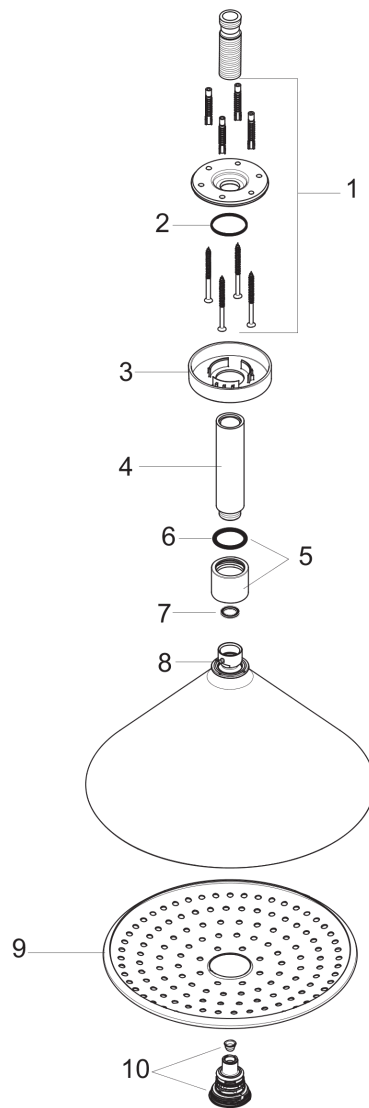

AXOR Showers/Front

AXOR 240 2-Jet Showerhead with Ceiling Connector designed by Front, 2.5 GPM

Finishes : **chrome** Part no. : **26022001**

Description

Features

- 134 no-clog spray channels
- Spray modes: RainAir, Rain
- Flow: 2.5 GPM (9.5 L/Min)
- Select button for comfortable alternation of spray modes
- Fully-finished matching spray face
- Spray face removable for cleaning

Item details

List Price \$ 770.00

Technology

Compliance

Product image

Scale drawing

AXOR Showers/Front

AXOR 240 2-Jet Showerhead with Ceiling Connector designed by Front, 2.5 GPM

Finishes : **chrome** Part no. : **26022001**

Exploded drawing

Year of production: >03/14

AXOR Showers/Front

AXOR 240 2-Jet Showerhead with Ceiling Connector designed by Front, 2.5 GPM

Finishes : **chrome** Part no. : **26022001**

Spare parts list

Year of production: >03/14

Pos.	Description	Part no.	Price	PU
1	mounting kit	95208000	-	1
2	O-ring 34x2	98383000	-	1
3	escutcheon Ø 80 mm	98940000	-	1
4	shower arm	27479000	-	1
5	deco-ring	92203000	-	1
6	O-ring 26x4	92191000	-	1
7	seal	98058000	-	1
8	hollow set screw M4x6	97767000	-	1
9	spray body	92192000	-	1
10	selector assy	98343001	-	1