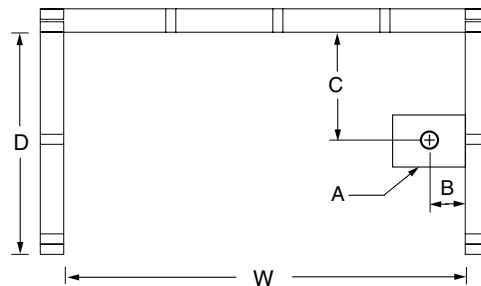

COLOR OPTIONS

Stock	Upgraded	Premium
White	Almond Biscuit/Linen Bone	Black Mexican Sand Sand Bar Sterling Silver

6032STT

60 x 32 x 80
inches

FEATURES lbs Dimensional Tolerance $\pm 3/8"$. Dimensions needed for site preparation should be measured from the unit. Aquatic assumes no responsibility for preparatory work.

Model #	Material	Wall Finish	Jets	Motor	Controls	Drain	Net Wt.	Pkg. Wt.
Tub-Shower #6032STT	AcrylX™	Subway Tile	-	-	-	LH or RH	137	142

DIMENSIONS

Specifications	inches
Width: Overall / Net	60
Depth: Overall / Net	32 / 33 1/4
Height: Overall / Net	81 1/4 / 80
Enclosure Opening	55 1/2
Skirt Height	18
Drain Rough-In (from Back Wall)	16
Drain Rough-In (from Side Wall)	2 1/8
Drain: Diameter / Clearance	2 / 3/4

FRAMING DIMENSIONS inches

Type	D Depth	W Width	H Height	A	B	C
Alcove	33 1/2	60 1/8	-	Box Out	2 1/8	16

SUMP DATA

Top of Drain to Bottom of Overflow	Capacity to Overflow gal	Min. Operating Capacity gal	WIDTH @ centerline		DEPTH @ centerline	
			Top	Bottom	Top	Bottom
12 3/8	52	-	49 3/8	42 1/4	25 1/8	21 3/8