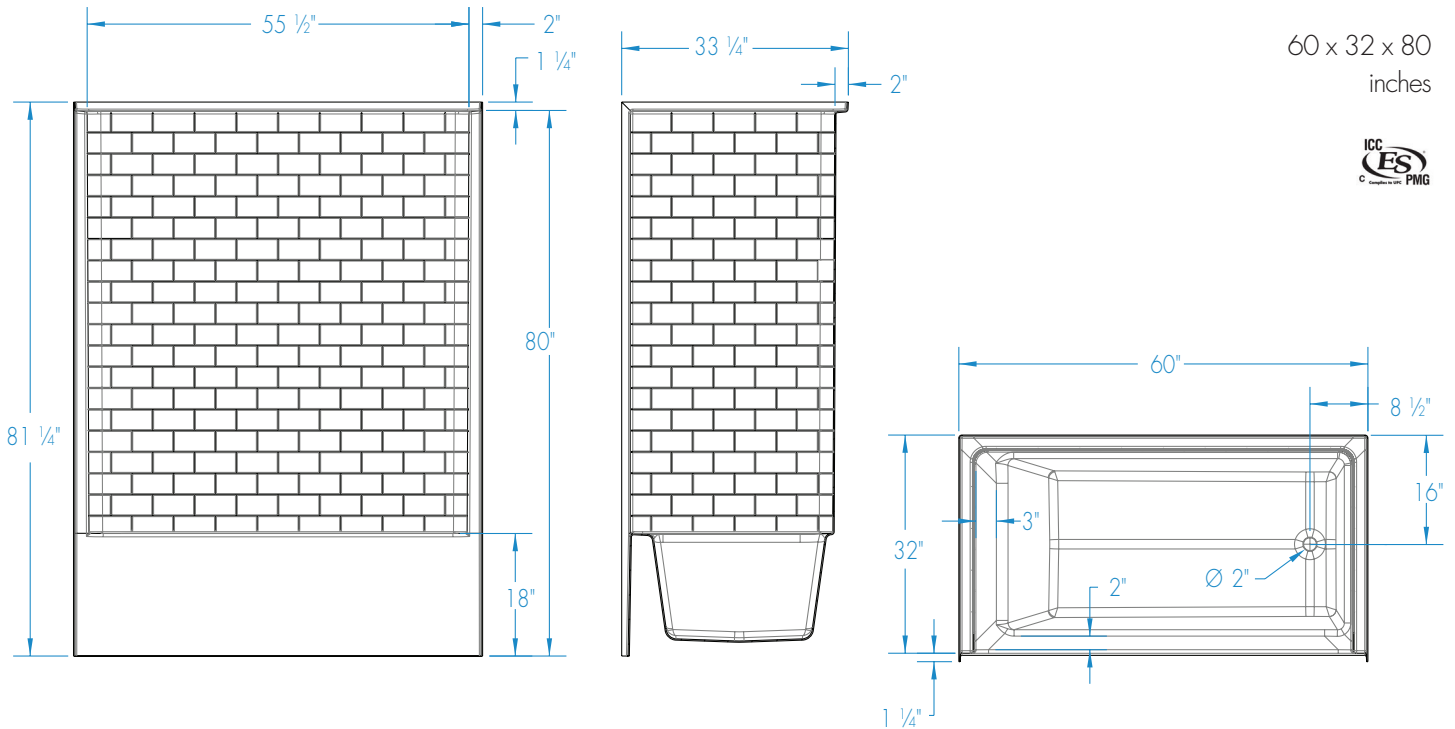

6032STT – EVERYDAY TUB/SHOWERS

60 x 32 x 80 inches

FEATURES

- Tub-shower
- Subway tile finish
- Ergonomic backrest
- Slip-resistant textured bottom
- Left or right hand drain
- AcrylX™ applied acrylic surface
- Lifetime limited warranty

COLOR OPTIONS

Stock	Upgraded	Premium
White	Almond Biscuit/Linen Bone	Black Mexican Sand Sand Bar Sterling Silver

6032STT

60 x 32 x 80
inches

FEATURES lbs Dimensional Tolerance $\pm 3/8"$. Dimensions needed for site preparation should be measured from the unit. Aquatic assumes no responsibility for preparatory work.

Model #	Material	Wall Finish	Jets	Motor	Controls	Drain	Net Wt.	Pkg. Wt.
Tub-Shower #6032STT	AcrylX™	Subway Tile	-	-	-	LH or RH	137	142

DIMENSIONS

Specifications	inches
Width: Overall / Net	60
Depth: Overall / Net	32 / 33 1/4
Height: Overall / Net	81 1/4 / 80
Enclosure Opening	55 1/2
Skirt Height	18
Drain Rough-In (from Back Wall)	16
Drain Rough-In (from Side Wall)	2 1/8
Drain: Diameter / Clearance	2 / 3/4