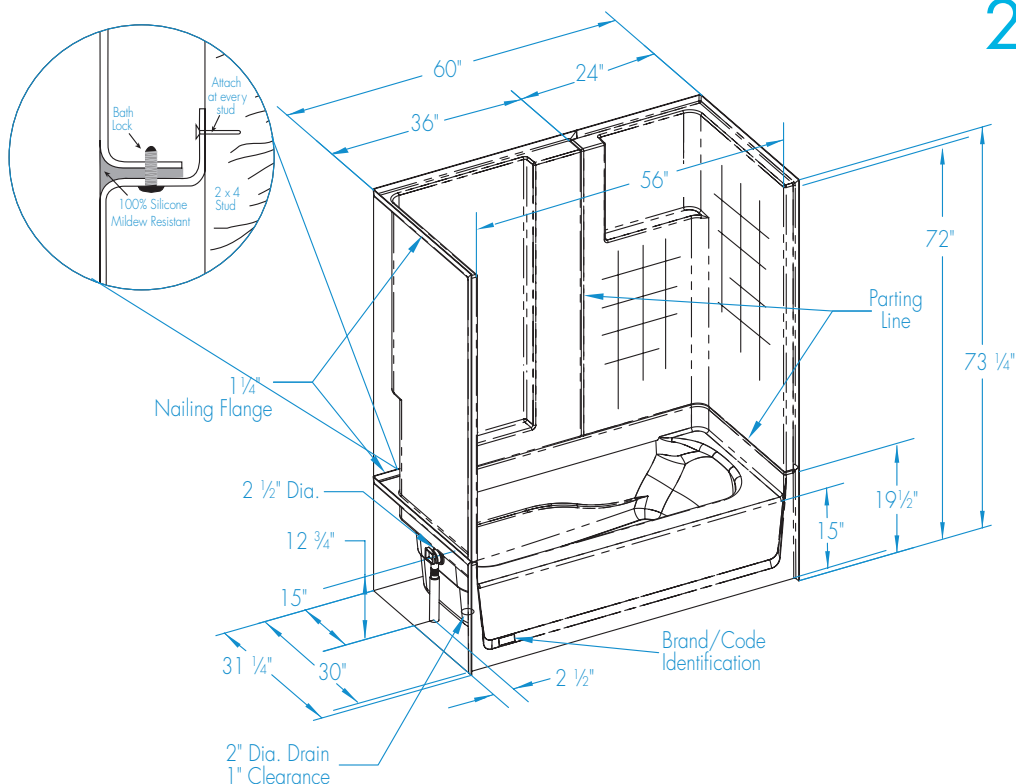

# 2603ST3P

60 x 30 x 72  
inches

**FEATURES** lbs

Dimensional Tolerance  $\pm 3/8$ ". Dimensions needed for site preparation should be measured from the unit. Aquatic assumes no responsibility for preparatory work.