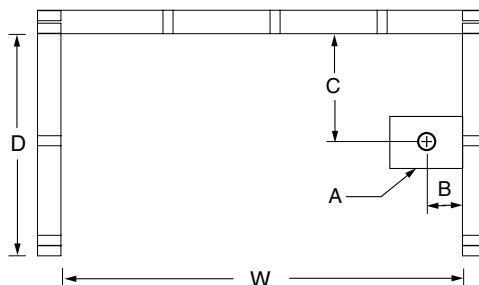

# 2603ST3P

60 x 30 x 72  
inches

**FEATURES** lbs

Dimensional Tolerance  $\pm 3/8$ ". Dimensions needed for site preparation should be measured from the unit. Aquatic assumes no responsibility for preparatory work.

Model #	Material	Wall Finish	Pieces	Drain	Net Wt. lbs	Pkg. Wt. lbs
2603ST3P	AcrylX™	Smooth Tile	3	LH or RH	135	140

**DIMENSIONS**

Specifications	inches
Width: Overall / Net	60
Depth: Overall / Net	31 1/4 / 30
Height: Overall / Net	73 1/4 / 72
Enclosure Opening	56
Skirt Height	15
Drain Rough-In (from Back Wall)	15
Drain Rough-In (from Side Wall)	2 1/2
Drain: Diameter / Clearance	2 / 1

**FRAMING DIMENSIONS** inches

Type	D Depth	W Width	H Height	A	B	C
Alcove	31 1/4	60	-	Box Out	2 1/2	15

**SUMP DATA**

Top of Drain to Bottom of Overflow	Capacity to Overflow gal	WIDTH @ centerline		DEPTH @ centerline	
		Top	Bottom	Top	Bottom
9 3/4	35	52	44 3/8	21 1/4	18 1/4