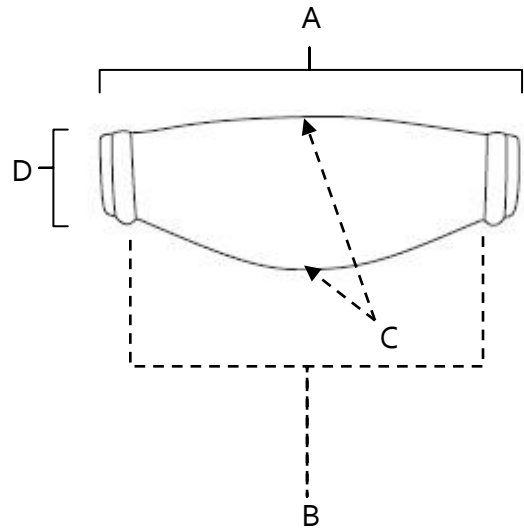

PRODUCT SHEET

SPECIFICATIONS

**CHARLIE'S COLLECTION
CUP PULLS**

FEATURES

- Transitional styling
- Multiple finishes
- Concealed installation

WARRANTY

Limited lifetime

FINISHES

MATERIAL

Brass

Item#	A	B	C	D
A626-3	3 3/8"	3"	1 1/4"	1"
A626-4	4 3/8"	4"	1 1/4"	1"

KEY:

- A - Overall Length
- B - Center to Center
- C - Width
- D - Projection

NOTE: Dimensions and specifications are subject to change without notice.